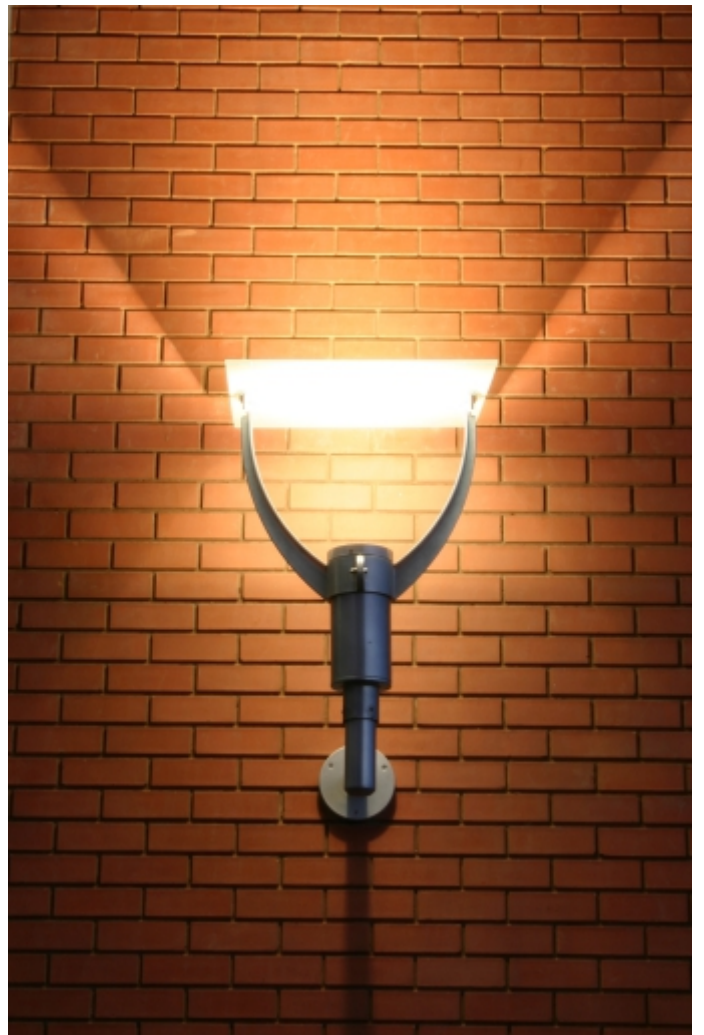

CIB Insurance

Location : Johannesburg, Gauteng

Wave 1 Post top 150W MH c/w 2.5m Modern Stepped Pole

Wave 1 wall bracket with tempered sand blasted glass lid 150W MH
www.regentlight.co.za