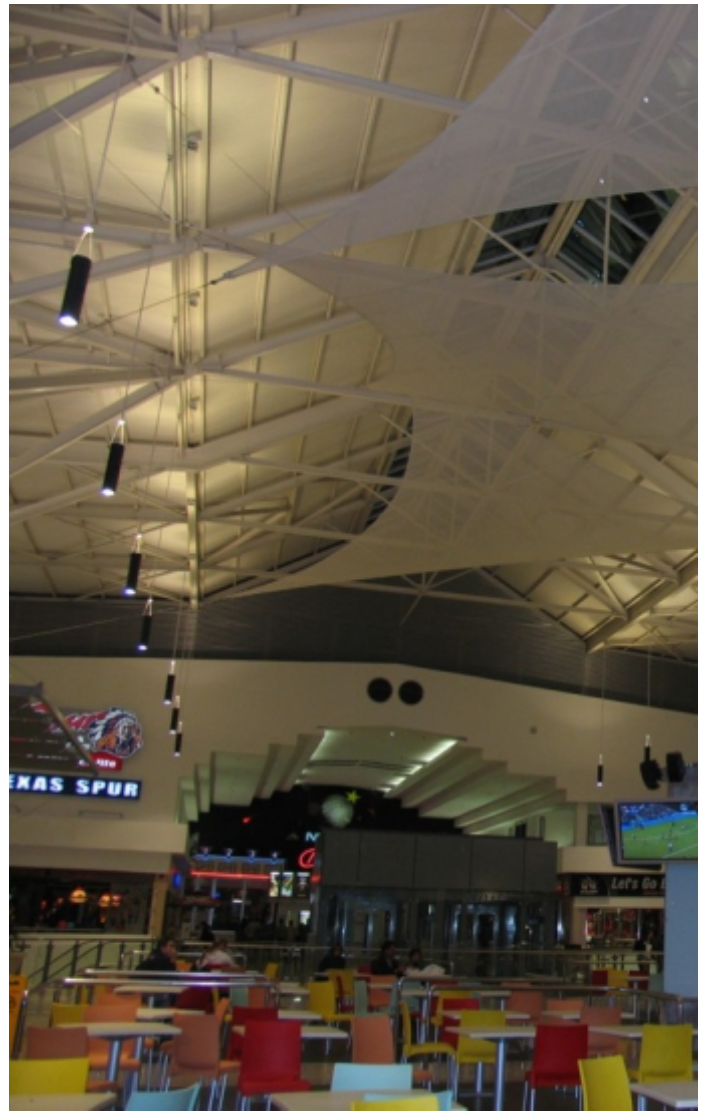

N1 City Mall

Location : Cape Town, Western Cape

Special Beam Pendant

Beam Double

Beam Double