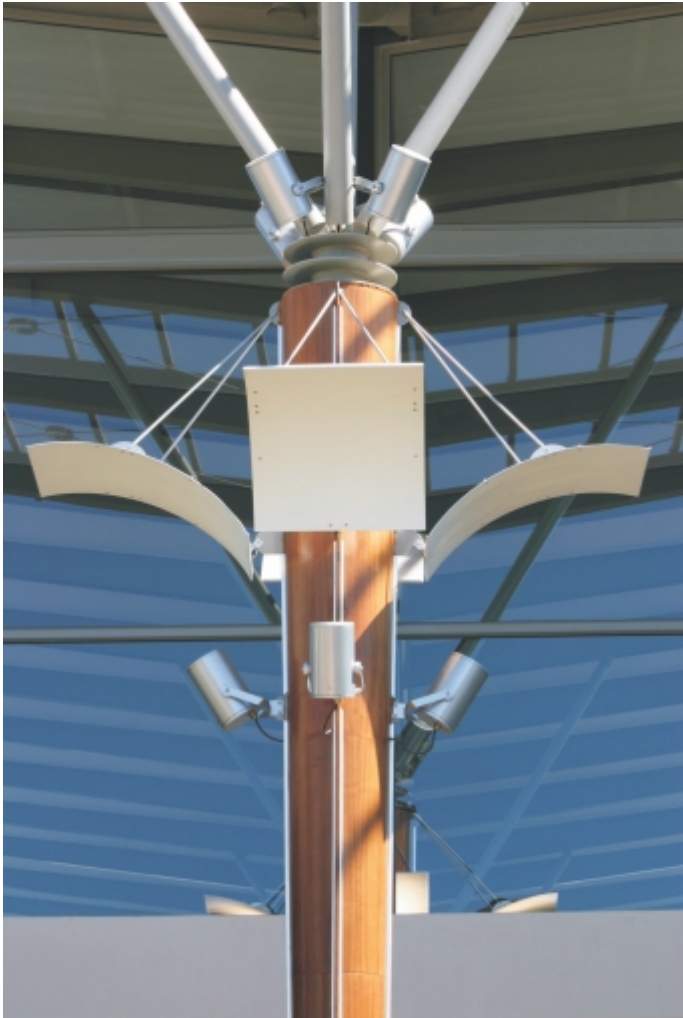

Paarl Mall

Location : Paarl

Moon light up/down lighter c/w 2 x 26W

Special solid Delta uplighter

Wave 2 luminaires c/w 150W MH

4.5m total length plexi-glass pendant 2m wide c/w 150W MH

Double Sun Luminaires c/w 250W MH on 9m pole

Special wall mounted fitting c/w 1 x PL11W & 1 x PL26W

Wave 2 luminaires c/w 150W MH with sputnik luminaire above

4.5m total length plexi-glass pendant 2m wide c/w 150W MH