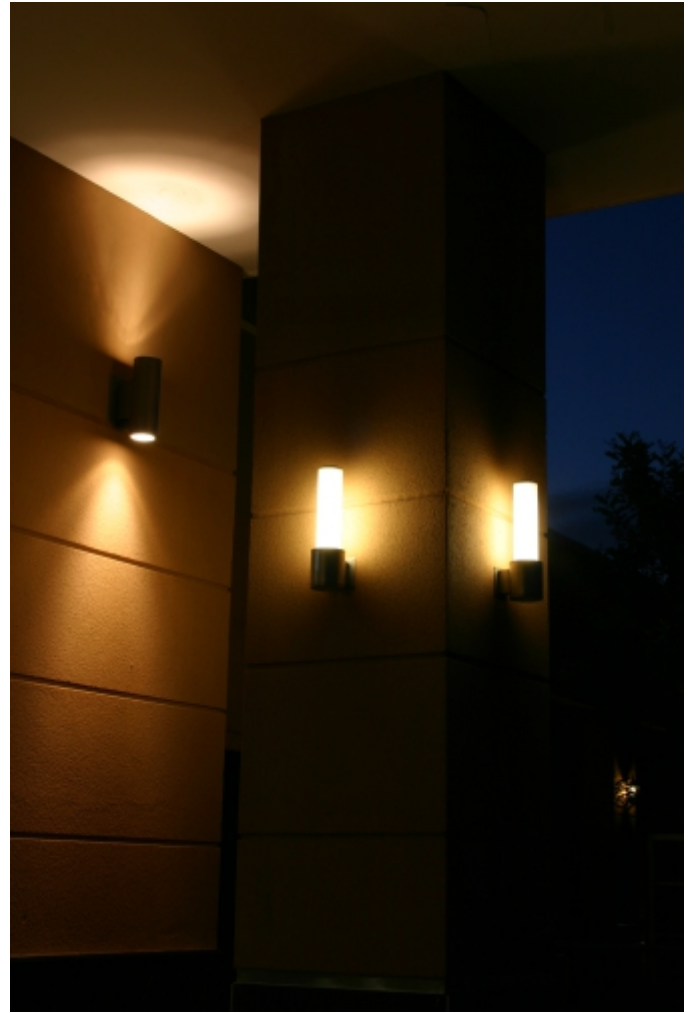

Westgate Shopping Centre

Location : Roodepoort, Gauteng

Shaft Wall Brackets and Shuttle Doubles

Tower Mini Urban Light Element