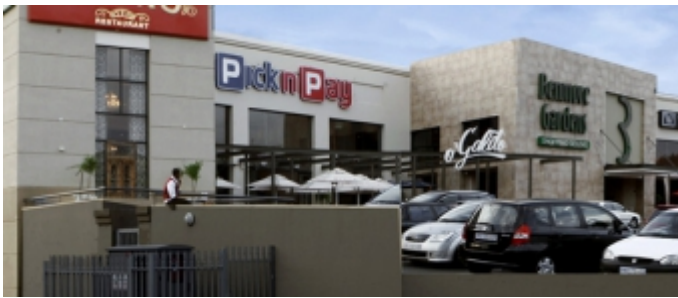

# Benmore Gardens Shopping Centre

Location : Johannesburg, Gauteng

Special Wall Light